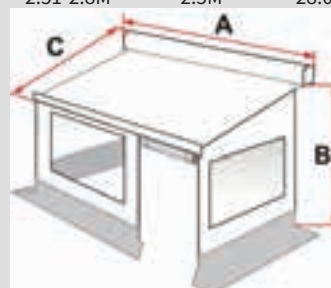

SPECIFICATIONS:

- The side panels are quickly put together with the fast clip that combines the canopy with the side walls
- Guaranteed close fit
- The front panel is inserted in the front rail of the awning and joined to the side panels with zippers

PART NO.	DESCRIPTION	AWNING LENGTH (A)	HEIGHT FROM GROUND (B)	EXTENSION (C)	WEIGHT
044343	PRIVACY ROOM MEDIUM 300	3.0M	2.25-2.5M	2.5M	24.5KG
044344	PRIVACY ROOM MEDIUM 350	3.5M	2.25-2.5M	2.5M	24.9KG
044345	PRIVACY ROOM MEDIUM 400	4.0M	2.25-2.5M	2.5M	25.4KG
044346	PRIVACY ROOM LARGE 300	3.0M	2.51-2.8M	2.5M	24.7KG
044347	PRIVACY ROOM LARGE 350	3.5M	2.51-2.8M	2.5M	25.2KG
044348	PRIVACY ROOM LARGE 400	4.0M	2.51-2.8M	2.5M	25.7KG
044349	PRIVACY ROOM LARGE 450	4.5M	2.51-2.8M	2.5M	26.2KG
044350	PRIVACY ROOM LARGE 500	5.0M	2.51-2.8M	2.5M	26.7KG
044352	PRIVACY ROOM LARGE 550	5.5M	2.51-2.8M	2.5M	28.0KG