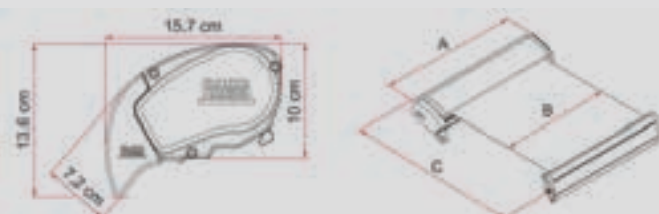

SPECIFICATIONS:

- Reinforced leg knuckle
- Drip moulding
- Arms preset for LED

*Awning for the main door, comes without vertical support legs

PART NO.	DESCRIPTION	AWNING LENGTH (A)	CANOPY LENGTH (B)	EXTENSION (C)	SHADE SURFACE	WEIGHT
044308	F65 S 3.2M POLAR WHITE - 10'6", 8'2" PROJECTION, 58.7LBS ROYAL BLUE	10'6" (3.20M)	10'1" (3.08M)	8'2" (2.50M)	83FT2 (7,7M2)	59LB (26.5KG)
044309	F65 S 3.4M POLAR WHITE - 11'2", 8'2" PROJECTION, 62 LBS. ROYAL GREY	11'2" (3.40M)	10'9" (3.28M)	8'2" (2.50M)	88FT2 (8,2M2)	62LB (28KG)
044313	F65 S 3.7M* TITANIUM - 12'1", 8'2" PROJECTION, 66 LBS. ROYAL GREY	12'2" (3.70M)	11'9" (3.58M)	8'2" (2.50M)	97FT2 (9,0M2)	66LB (30KG)