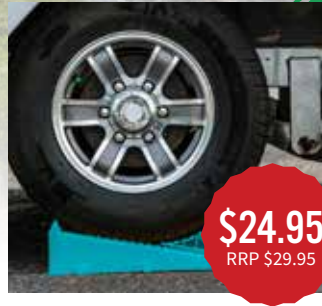

\$8.50
RRP \$10.95

Camec Wheel Chock
040653

\$24.95
RRP \$29.95

Camec Wheel Level and Chock
040652

\$69.95
RRP \$83.95

Folding Aluminium Step
041599

\$55
RRP \$65.95

AL-KO Easy Clamp Wheel Clamp
050153