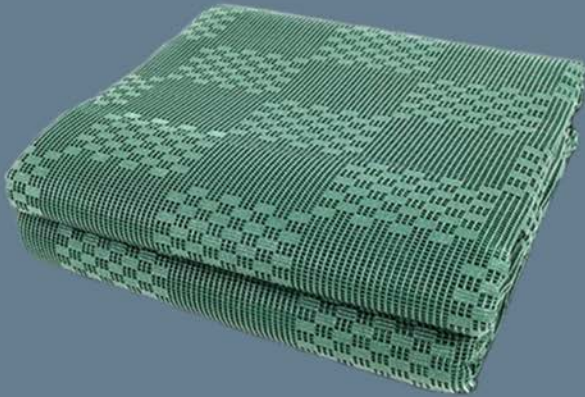

www.takalvans.com.au

TAKALVANS
Caravans · Spares · Repairs

Spare Parts & Accessories

MARCH SPECIALS

COAST TO COAST MULTI-PURPOSE FLOOR MATTING - 3 X 2.5M

\$50

RRP \$71.60

(While Stocks Last)