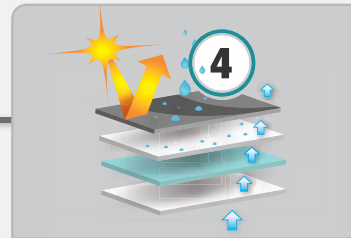

Four Layer Top & Sides

Allows cover to breathe while resisting moisture