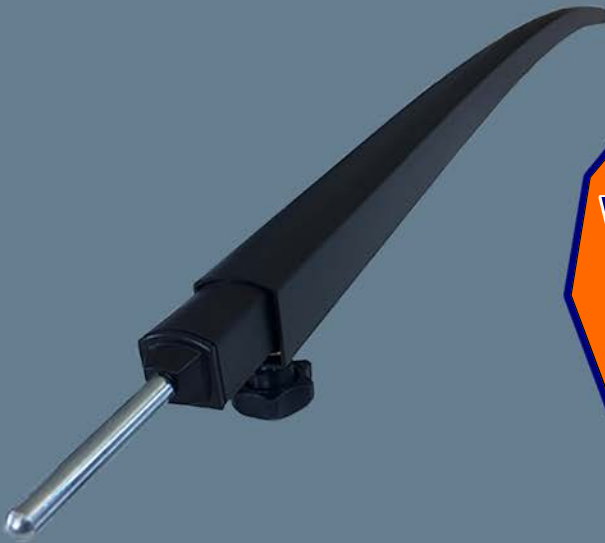

Spare Parts & Accessories

MAY SPECIALS

Towsafe Ball Weight Scales

- ☒ Compact and easy to store
- ☒ Instructions included on box
- ☒ Soft head fits into your caravan or trailer coupling.
- ☒ Heavy duty with easy to ready gauge

\$76.95
RRP \$93.70

www.takalvans.com.au

TAKALVANS
Caravans · Spares · Repairs

Spare Parts & Accessories

MAY SPECIALS

Curved Roof Rafters

White - \$45
Black - \$55

- ☒ Lightweight & strong
- ☒ Keeps awning tight to reduce flapping
- ☒ Easy installation
- ☒ Adjustable length
- ☒ Suits Carefree, Dometic, E&E and other awnings

www.takalvans.com.au

Spare Parts & Accessories

MAY SPECIALS

Supex Single Axle Ramps & Chocks

\$40
RRP \$55.00

- ☒ Rigid surface for exceptional grip to tyres
- ☒ Lightweight but sturdy design
- ☒ Rustproof and UV resistant to ensure longevity