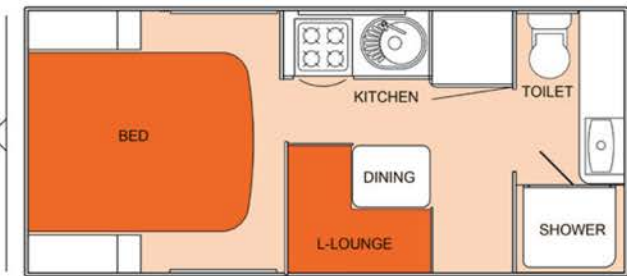

MY22 ROAD OWL

Pop Top model specifications and floorplans

LAYOUT/VARIANT	Approx. Travel Length*	Approx. Travel Width*	Approx. Heights*	Internal Height*
Road Owl Pop Top 16ft Ensuite Rear Door	6998	2500	2500	2030
Road Owl Pop Top 16ft Ensuite Rear Door COMFORT	6998	2500	2500	2030
Road Owl Pop Top 16ft Ensuite Rear Door ADVENTURER	7055	2500	2650	2030
Road Owl Pop Top 18ft Bunk Ensuite	7600	2500	2500	2030
Road Owl Pop Top 18ft Bunk Ensuite COMFORT	7600	2500	2500	2030
Road Owl Pop Top 18ft Bunk Ensuite ADVENTURER	7657	2500	2650	2030

*Dimensions displayed are to be used as a guide only. New Age Caravans reserves the right to alter specifications without notice. Dimensions will change depending on options and accessories fitted to your van. To ensure our products are fit for purpose, the load carrying capacity of your chosen product will vary depending on options and accessories fitted.

Road Owl pop top 16ft Ensuite.