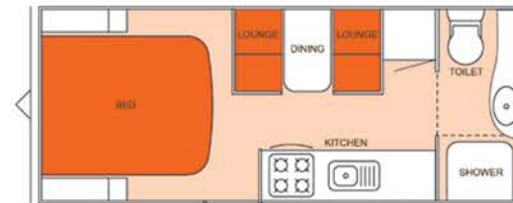

Road Owl 18ft Ensuite.