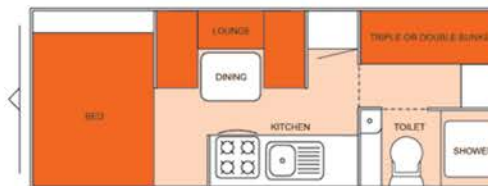

Road Owl 19ft Bunk Ensuite. Double or triple bunks available.