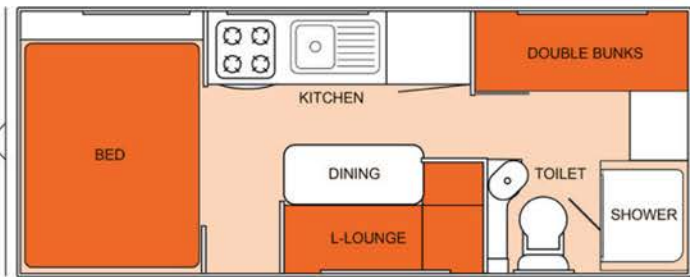

Road Owl pop top 18ft Bunk Ensuite. Double bunks only.