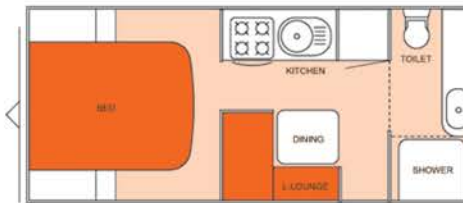

MY22 ROAD OWL Caravan model specifications and floorplans

LAYOUT/VARIANT	Approx. Travel Length'	Approx. Travel Width'	Approx. Heights (Inc. A/C)'	Internal Height'
Road Owl 16ft Ensuite Rear Door	7000	2500	2950	2030
Road Owl 16ft Ensuite Rear Door COMFORT	7000	2500	2950	2030
Road Owl 16ft Ensuite Rear Door ADVENTURER	7057	2500	3050	2030
Road Owl 18ft Ensuite	7503	2500	2950	2030
Road Owl 18ft Ensuite COMFORT	7503	2500	2950	2030
Road Owl 18ft Ensuite ADVENTURER	7560	2500	3050	2030
Road Owl 19ft Bunk Ensuite	7870	2500	2950	2030
Road Owl 19ft Bunk Ensuite COMFORT	7870	2500	2950	2030
Road Owl 19ft Bunk Ensuite ADVENTURER	7927	2500	3050	2030
Road Owl 21ft Bunk Ensuite	8417	2500	2950	2030
Road Owl 21ft Bunk Ensuite COMFORT	8417	2500	2950	2030
Road Owl 21ft Bunk Ensuite ADVENTURER	8474	2500	3050	2030

*Dimensions displayed are to be used as a guide only. New Age Caravans reserves the right to alter specifications without notice. Dimensions will change depending on options and accessories fitted to your van. To ensure our products are fit for purpose, the load carrying capacity of your chosen product will vary depending on options and accessories fitted.

Road Owl 16ft Ensuite Rear Door.