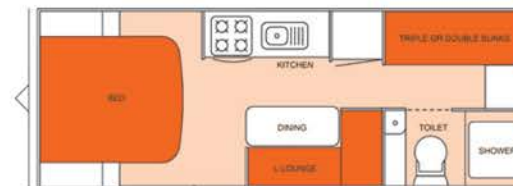

Road Owl 16ft Ensuite Rear Door.

Road Owl 18ft Ensuite.

Road Owl 19ft Bunk Ensuite. Double or triple bunks available.

Road Owl 21ft Bunk Ensuite. Double or triple bunks available.

MY22 ROAD OWL

Pop Top model specifications and floorplans