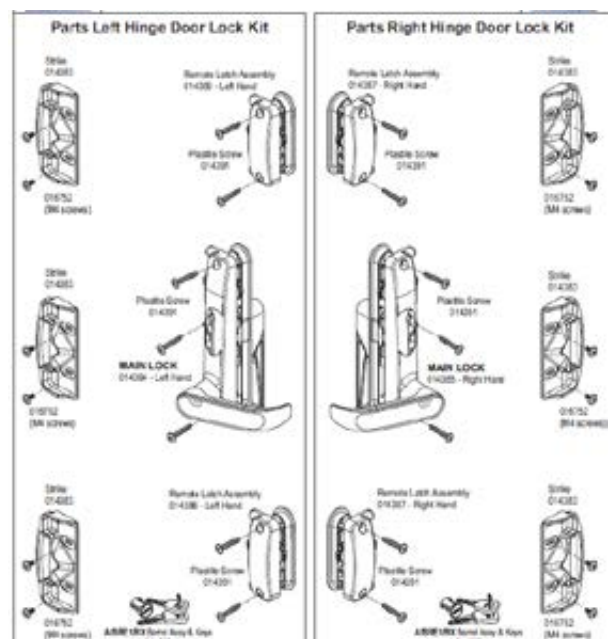

SPARE PARTS

PART NO.	PRODUCT DESCRIPTION
039716	CAMEC NEW STYLE DOOR VENT WHITE
040460	WHITE INTERNAL 2RC/4RC FLEXI DR TRIM
040965	CAMEC NEW STYLE DR VENT BLACK
050982	TOP/BOTTOM FLY FRAME 2/4RC CAMEC DR 572 BLACK
050983	TOP/BOTTOM FLY FRAME 2/4RC CAMEC DR 622 BLACK
043921	2RC CAMEC ROUND CORNER FLY FRM WHITE
013553	PANORAMA DOOR LOCK ASSY COMP KEYED ALIKE
013552	PANORAMA DOOR LOCK ASSY COMP
013554	PANORAMA DOOR LOCK - OUTER
013555	PANORAMA DOOR LOCK - INNER
013556	PANORAMA DOOR - LOCK STRIKER PLATE - BLACK
013566	PANORAMA DOOR SCREEN SLIDE
013574	PANORAMA DOOR - PLASTIC CNR INSERT
013578	PANORAMA DOOR - WEATHER SEAL
013579	PANORAMA DOOR HINGE - BLACK
013581	PANORAMA MKII LOCK ASSEMBLY
014374	AUSTRALITE VENTURI VENT ASSY
014379	CAMEC 3 POINT DOOR LOCK RACK
014381	CAMEC 3 POINT DOOR - INNER HANDLE KIT
014382	CAMEC 3 POINT DOOR - OUTER HANDLE KIT
014383	CAMEC 3 POINT DOOR - LOCK STRIKE
014384	CAMEC 3 POINT DOOR - MAIN LOCK LH
014385	CAMEC 3 POINT DOOR - MAIN LOCK RH
014386	CAMEC 3 POINT DOOR - REMOTE LATCH LH
014387	CAMEC 3 POINT DOOR - REMOTE LATCH RH
014389	CAMEC 3 POINT DOOR - LOCK CATCH PIN
039233	CAMEC 3 POINT DOOR - CENTER CATCH PIN
039273	CAMEC 3 POINT DOOR - LOCK OUTER TRIM
014390	CAMEC 3 POINT DOOR - LOCK HOOK CATCH
039316	CAMEC 3 POINT DOOR - REMOTE CATCH PIN