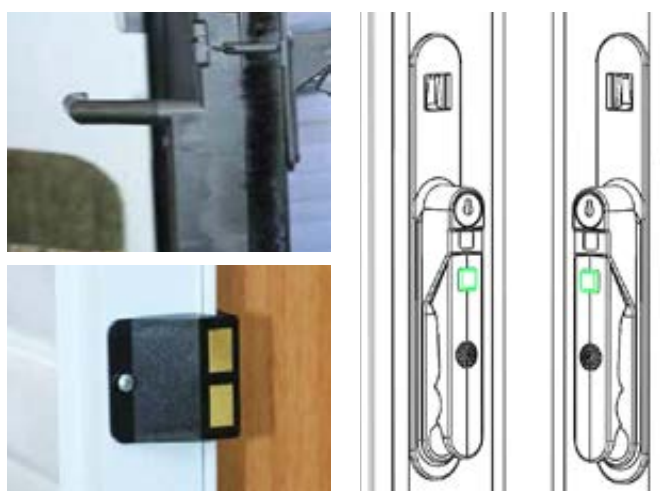

KEYLESS ENTRY SPARE PARTS

PART NO.	PRODUCT NAME
044446	KEYLESS ENTRY BATTERY COVER RH
044444	KEYLESS ENTRY INSIDE HANDLE
044443	KEYLESS ENTRY POWERED STRIKE
044562	KEYLESS ENTRY OUTSIDE HANDLE L/HH
044705	KEYLESS ENTRY OUTSIDE HANDLE R/HH
044132	BATTERIES T/S KEYLESS ENTRY PKT 4 AA