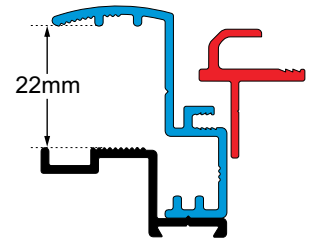

CLAMP RING SPECIFICATIONS

ODYSSEY PREMIUM