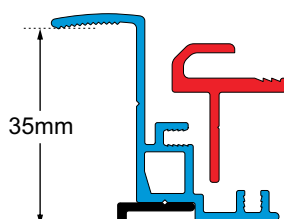

29MM CLAMP

SIZE	COLOUR	CODE
280 X 762	BLACK	011664
380 X 1175	WHITE	011681
565 X 1175	BLACK	011686

CLAMP RING SPECIFICATIONS

ODYSSEY PREMIUM

ODYSSEY PLUS

NORMAL

REVERSED

CAMEC SLIMLINE SASH ASSEMBLY