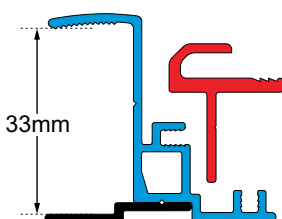

29MM CLAMP

SIZE	COLOUR	CODE
280 X 762	BLACK	011664
380 X 1175	WHITE	011681
565 X 1175	BLACK	011686

CLAMP RING SPECIFICATIONS

ODYSSEY PREMIUM

ODYSSEY PLUS

NORMAL

REVERSED

CAMEC SLIMLINE SASH ASSEMBLY