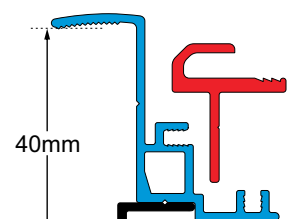

29MM CLAMP

SIZE	COLOUR	CODE
280 X 762	BLACK	011664
380 X 1175	WHITE	011681
565 X 1175	BLACK	011686

CLAMP RING SPECIFICATIONS

ODYSSEY PREMIUM

ODYSSEY PLUS

NORMAL

REVERSED

CAMEC SLIMLINE SASH ASSEMBLY