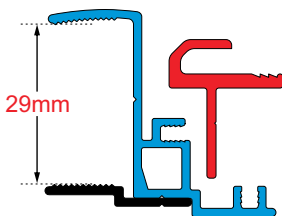

29MM CLAMP

SIZE	COLOUR	CODE
280 X 762	BLACK	011664
380 X 1175	WHITE	011681
565 X 1175	BLACK	011686

CLAMP RING SPECIFICATIONS

ODYSSEY PREMIUM

ODYSSEY PLUS

NORMAL

REVERSED

CAMEC SLIMLINE SASH ASSEMBLY