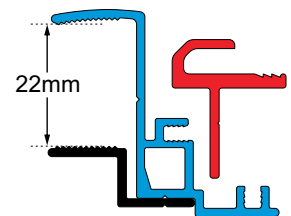

29MM CLAMP

SIZE	COLOUR	CODE
280 X 762	BLACK	011664
380 X 1175	WHITE	011681
565 X 1175	BLACK	011686

CLAMP RING SPECIFICATIONS

ODYSSEY PREMIUM

ODYSSEY PLUS

NORMAL

REVERSED

CAMEC SLIMLINE SASH ASSEMBLY