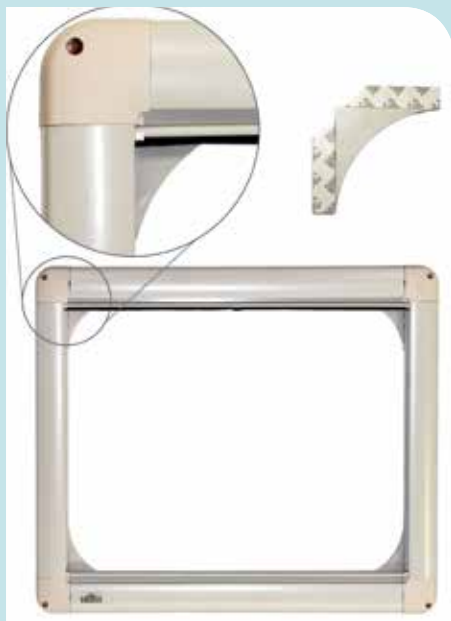

043294

043295

ODYSSEY PREMIUM WINDOW BLIND CORNER INSERT

Used to cover the corners for a more pleasing look when installing the blind on the Odyssey Premium Window.

043164

CAMEC SLIMLINE SLIDER

The CAMEC Slimline Slider range offers a two panel window, one panel sliding to allow for exceptional ventilation, with one panel fixed in position. The slider comes with a fixed fly screen, clamp ring for easy installation and can be used on a wide variety of wall sizes.