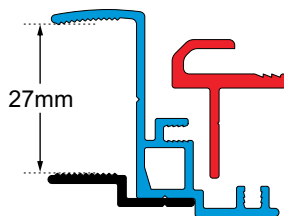

29MM CLAMP

SIZE	COLOUR	CODE
280 X 762	BLACK	011664
380 X 1175	WHITE	011681
565 X 1175	BLACK	011686

CLAMP RING SPECIFICATIONS

ODYSSEY PREMIUM

ODYSSEY PLUS

NORMAL

REVERSED

CAMEC SLIMLINE SASH ASSEMBLY