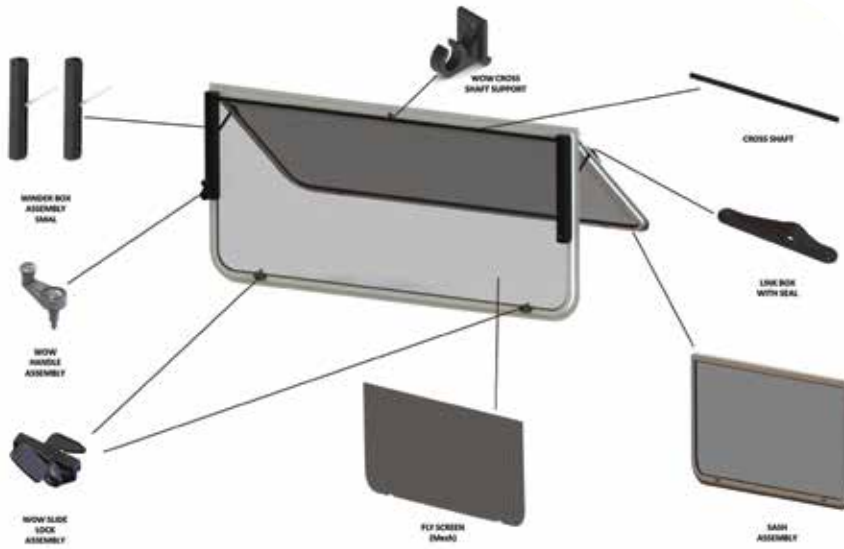

ODYSSEY PREMIUM

ODYSSEY

ODYSSEY PLUS