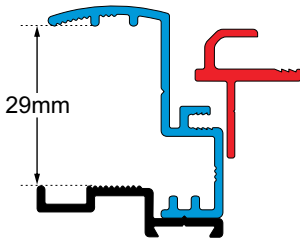

CLAMP RING SPECIFICATIONS

ODYSSEY PREMIUM