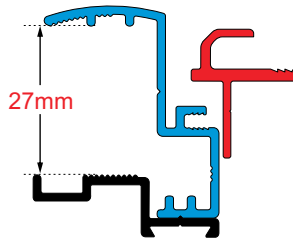

CLAMP RING SPECIFICATIONS

ODYSSEY PREMIUM